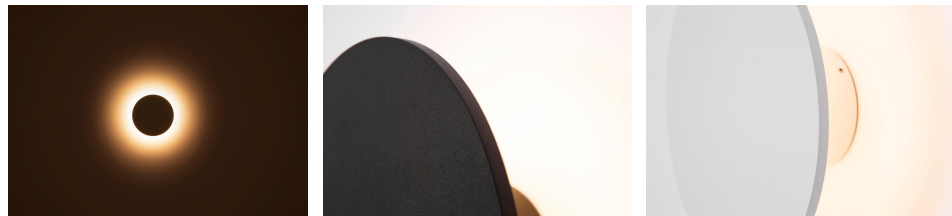

WL3157

15W Round Deco Wall light

Description

Nice even light effect;
IP65 (installed);
Different size are available;

Finish

White
Black

Material

Aluminium

TECHNICAL CHARACTERISTICS

Light source

Light source: 48pcs Osram SMD2835
Output (W): 12.6W (350mA 36V)
Total power consumption (W): 15W
Color temperature: 2700K/3000K/4000K
CRI: ≥90
Photobiological risk: RG1
Real Lumen: 1150lm (White),900lm(Black)
Qty Leds: 48
Lm/Real W: 70
Life Time: 50.000h L90B10
MacAdam steps: 3
UGR: 14

Gear

This product is supplied with gear.
Built-in ACTEC traic dim driver
RS-15-350T 350MA 21-42V(RCM)

Luminaire

Wall light suitable for indoor and outdoor area
crossing: No
Warranty: 5 Years

The photograph may not match the reference exactly. Please read the product description to identify the finish.