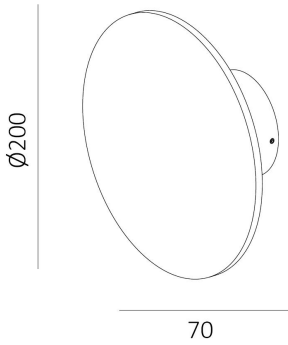

Luminaire

Wall light suitable for indoor and outdoor area
crossing: No
Warranty: 5 Years

The photograph may not match the reference exactly. Please read the product description to identify the finish.